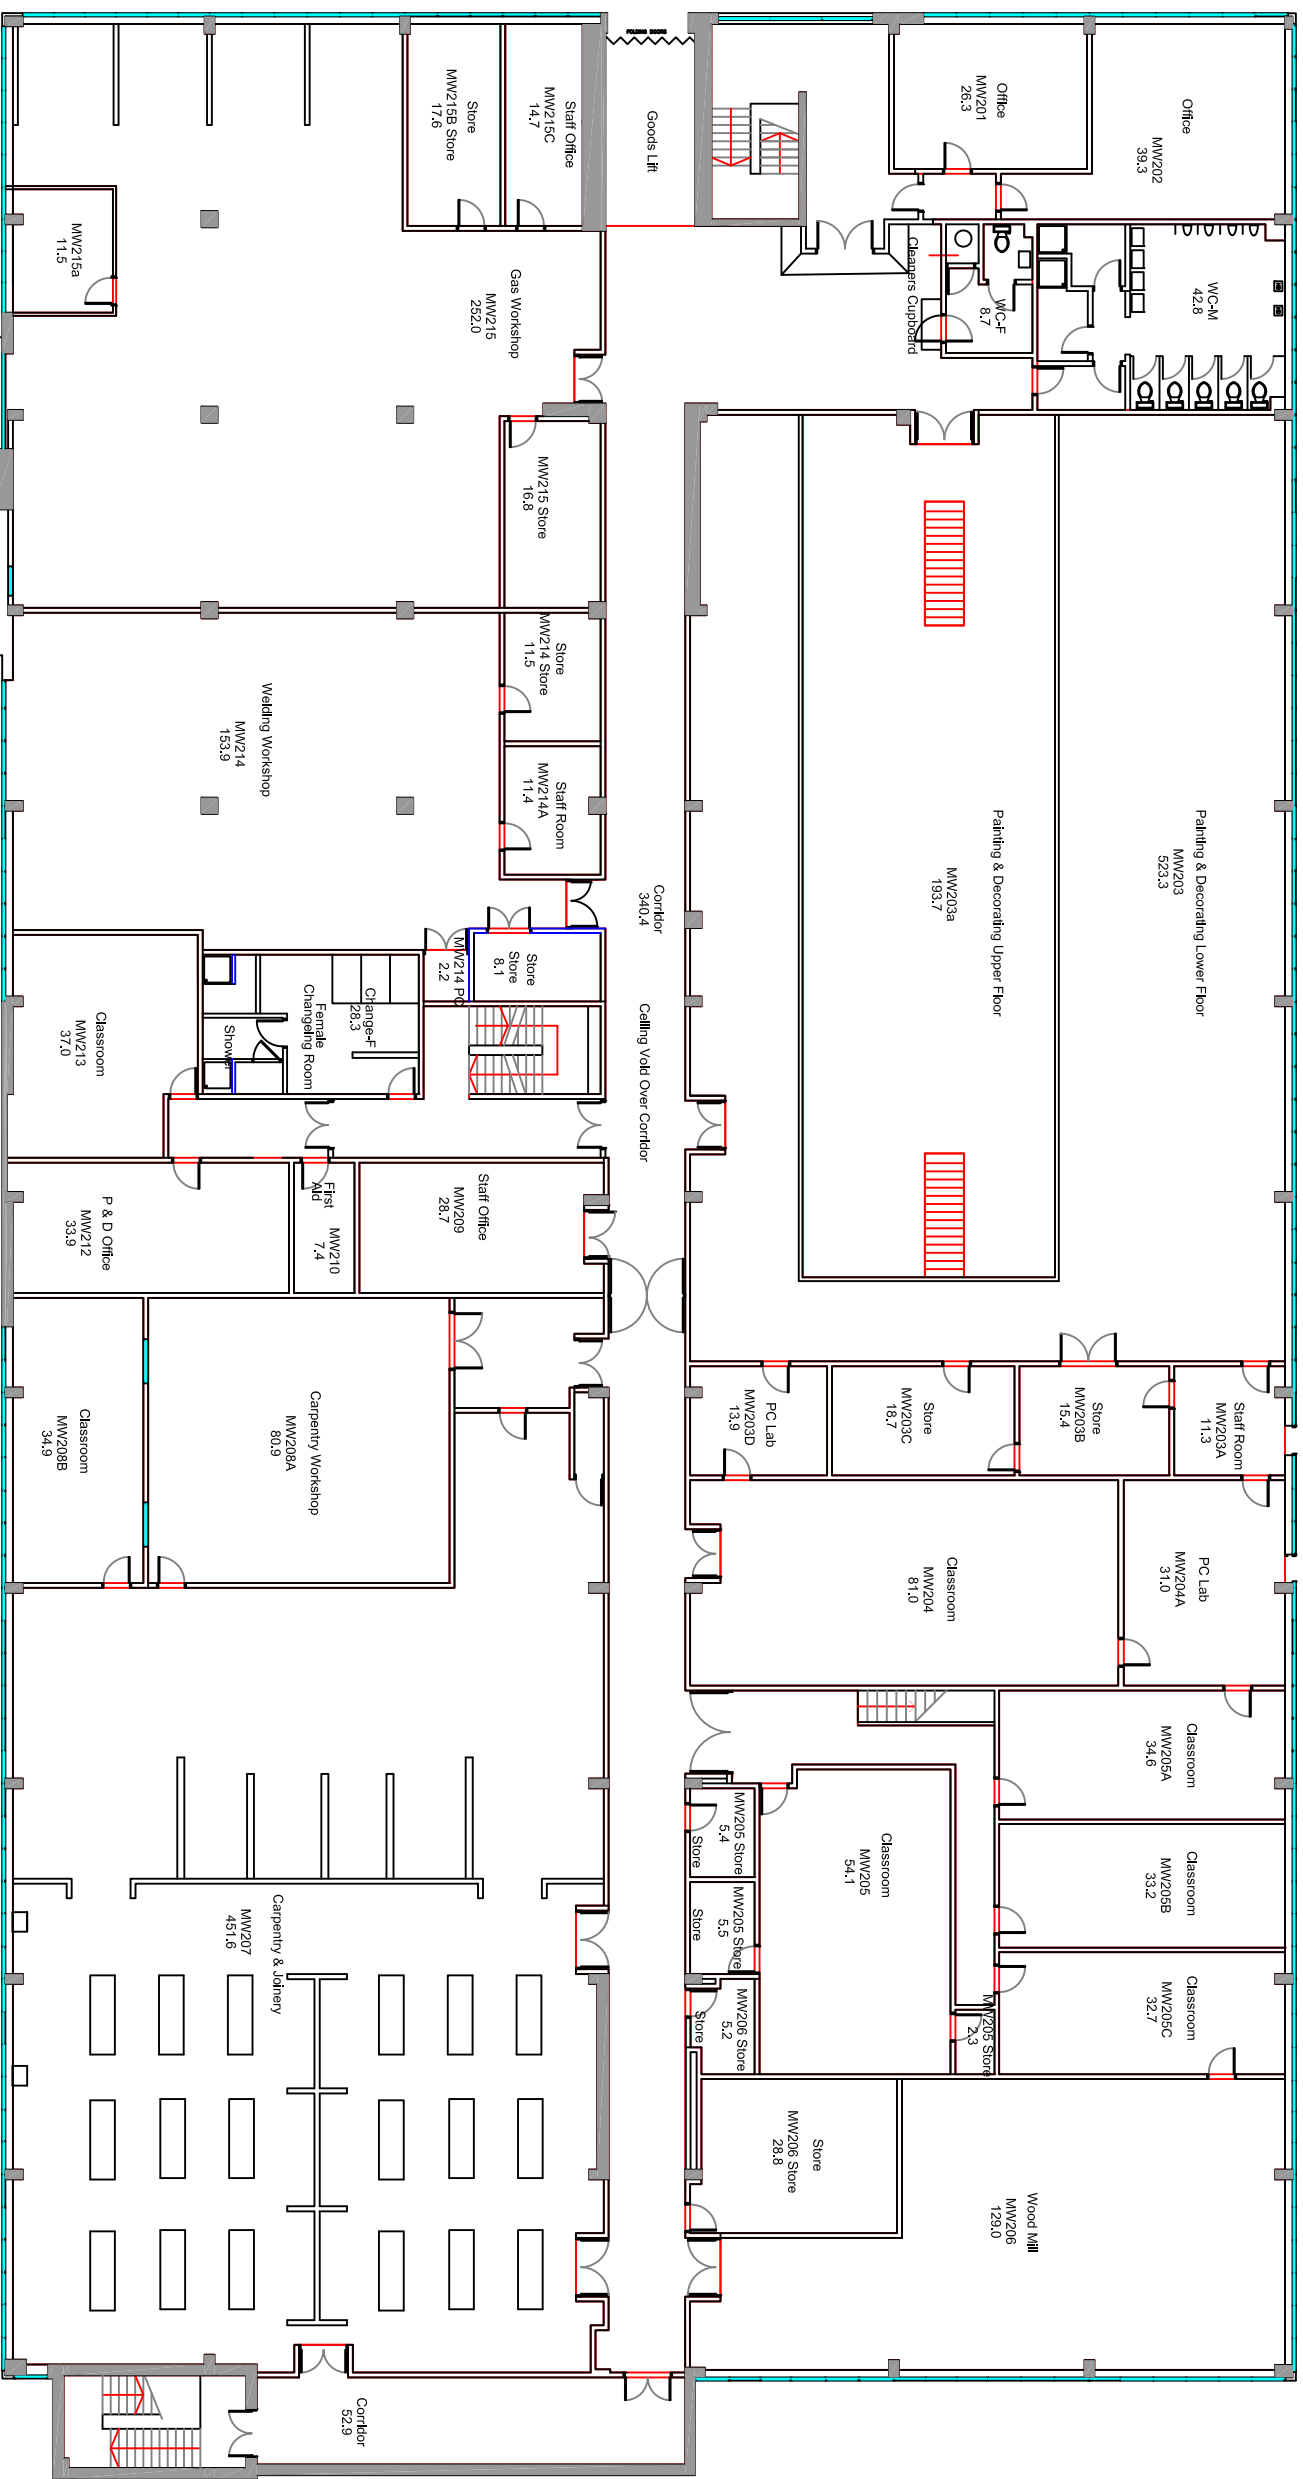

ISSUE	MODIFICATION	DATE

AREA		
ROOM	AREA	Layer
MW205 Store	5.5	A\$, Classrooms
MW205B	33.2	A\$, Classrooms
MW204	81.0	A\$, Classrooms
MW208B	34.9	A\$, Classrooms
MW205	54.1	A\$, Classrooms
MW205C	32.7	A\$, Classrooms
MW205 Store	2.3	A\$, Classrooms
MW213	37.0	A\$, Classrooms
MW206 Store	5.2	A\$, Classrooms
MW205 Store	5.4	A\$, Classrooms
Corridor	52.9	A\$, Corridor/Toilets
WC-M	42.8	A\$, Corridor/Toilets
Change-F	28.3	A\$, Corridor/Toilets
Corridor	340.4	A\$, Corridor/Toilets
MW205A	34.6	A\$, Corridor/Toilets
WC-F	8.7	A\$, Corridor/Toilets
MW214	153.9	A\$, Laboratories
MW215 Store	16.8	A\$, Laboratories
MW215	252.0	A\$, Laboratories
MW203B	15.4	A\$, Laboratories
MW203C	18.7	A\$, Laboratories
MW204A	31.0	A\$, Laboratories
MW206	129.0	A\$, Laboratories
MW203D	13.9	A\$, Laboratories
MW206 Store	28.8	A\$, Laboratories
MW207	451.6	A\$, Laboratories
MW214 Store	11.5	A\$, Laboratories
MW215B Store	17.6	A\$, Laboratories
MW208A	80.9	A\$, Laboratories
MW214 PC	2.2	A\$, Laboratories
MW203	523.3	A\$, Laboratories
MW215a	11.5	A\$, Laboratories
MW203a	193.7	A\$, Laboratories
MW201	26.3	A\$, Staffrooms
MW202	39.3	A\$, Staffrooms
MW215C	14.7	A\$, Staffrooms
MW212	33.9	A\$, Staffrooms
MW209	28.7	A\$, Staffrooms
MW214A	11.4	A\$, Staffrooms
MW203A	11.3	A\$, Staffrooms
MW210	7.4	A\$, Storage
Store	8.1	A\$, Storage

CLASSROOMS
LABORATORIES & WORKSHOPS
LIBRARIES & LRC's
STAFF WORKROOMS
ADMINISTRATION
FUNCTION HALLS
REFECTORIES
COMMUNIAL & SOCIAL
STORAGE/ CLEANING/CARE TAKING/FIRST AID
CORRIDOR / TOILETS
Crèches / Nurseries
DERELICT / NOT IN USE